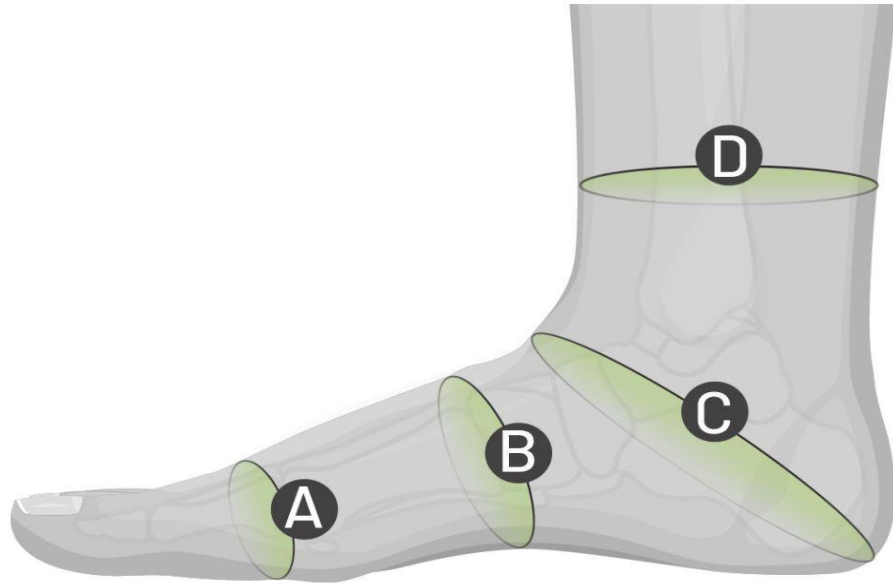

Klaveness

Size chart for the Free boot (Adult)

KLAVENESS		Free					Free - Wide				
Size 31:		Footbed thickness 4 Heel height 5, Toe spring 8									
Size	E Length	A C/Fft	B C/Mft	C C/Heel	F Width	Toe Box Ht	A C/Fft	B C/Mft	C C/Heel	F Width	Toe Box Ht
35	23.6	23.2	22.4	30.6	8.9	2.7	24.6	23.4	31.5	9.6	2.7
36	24.2	23.6	22.8	31.4	9.0	2.7	25.0	23.8	32.2	9.7	2.7
37	24.9	24.1	23.3	32.1	9.2	2.8	25.5	24.3	32.9	9.9	2.8
38	25.6	24.5	23.7	32.8	9.3	2.8	25.9	24.7	33.6	10.0	2.8
39	26.2	25.0	24.2	33.5	9.5	2.8	26.4	25.2	34.3	10.2	2.8
40	26.9	25.4	24.6	34.2	9.6	2.9	26.8	25.6	35.0	10.3	2.9
41	27.5	25.9	25.1	35.0	9.8	2.9	27.3	26.1	35.7	10.5	2.9
42	28.2	26.3	25.5	35.7	9.9	3.0	27.7	26.5	36.4	10.6	3.0
43	28.9	26.8	26.0	36.4	10.1	3.0	28.2	27.0	37.2	10.8	3.0
44	29.5	27.2	26.4	37.1	10.2	3.0	28.6	27.4	37.9	10.9	3.0
45	30.2	27.7	26.9	37.8	10.4	3.1	29.1	27.9	38.6	11.1	3.1
46	30.9	28.1	27.3	38.6	10.5	3.1	29.5	28.3	39.3	11.2	3.1
47	31.5	28.6	27.8	39.3	10.7	3.1	30.0	28.8	40.0	11.4	3.1
48	32.2	29.0	28.2	40.0	10.8	3.2	30.4	29.2	40.7	11.5	3.2
49	32.9	29.5	28.7	40.7	11.0	3.2	30.9	29.7	41.4	11.7	3.2
50	33.5	29.9	29.1	41.4	11.1	3.3	31.3	30.1	42.1	11.8	3.3

- A. Circumference of forefoot/ at the MTP joints
- B. Circumference of midfoot / at highest point of the arch
- C. Circumference around the heel and ankle / back of heel to front of ankle
- D. Circumference above the ankle / above the malleoli

- E. Length of the foot
- F. Width of the forefoot at the MTP joints
- G. Width of the heel